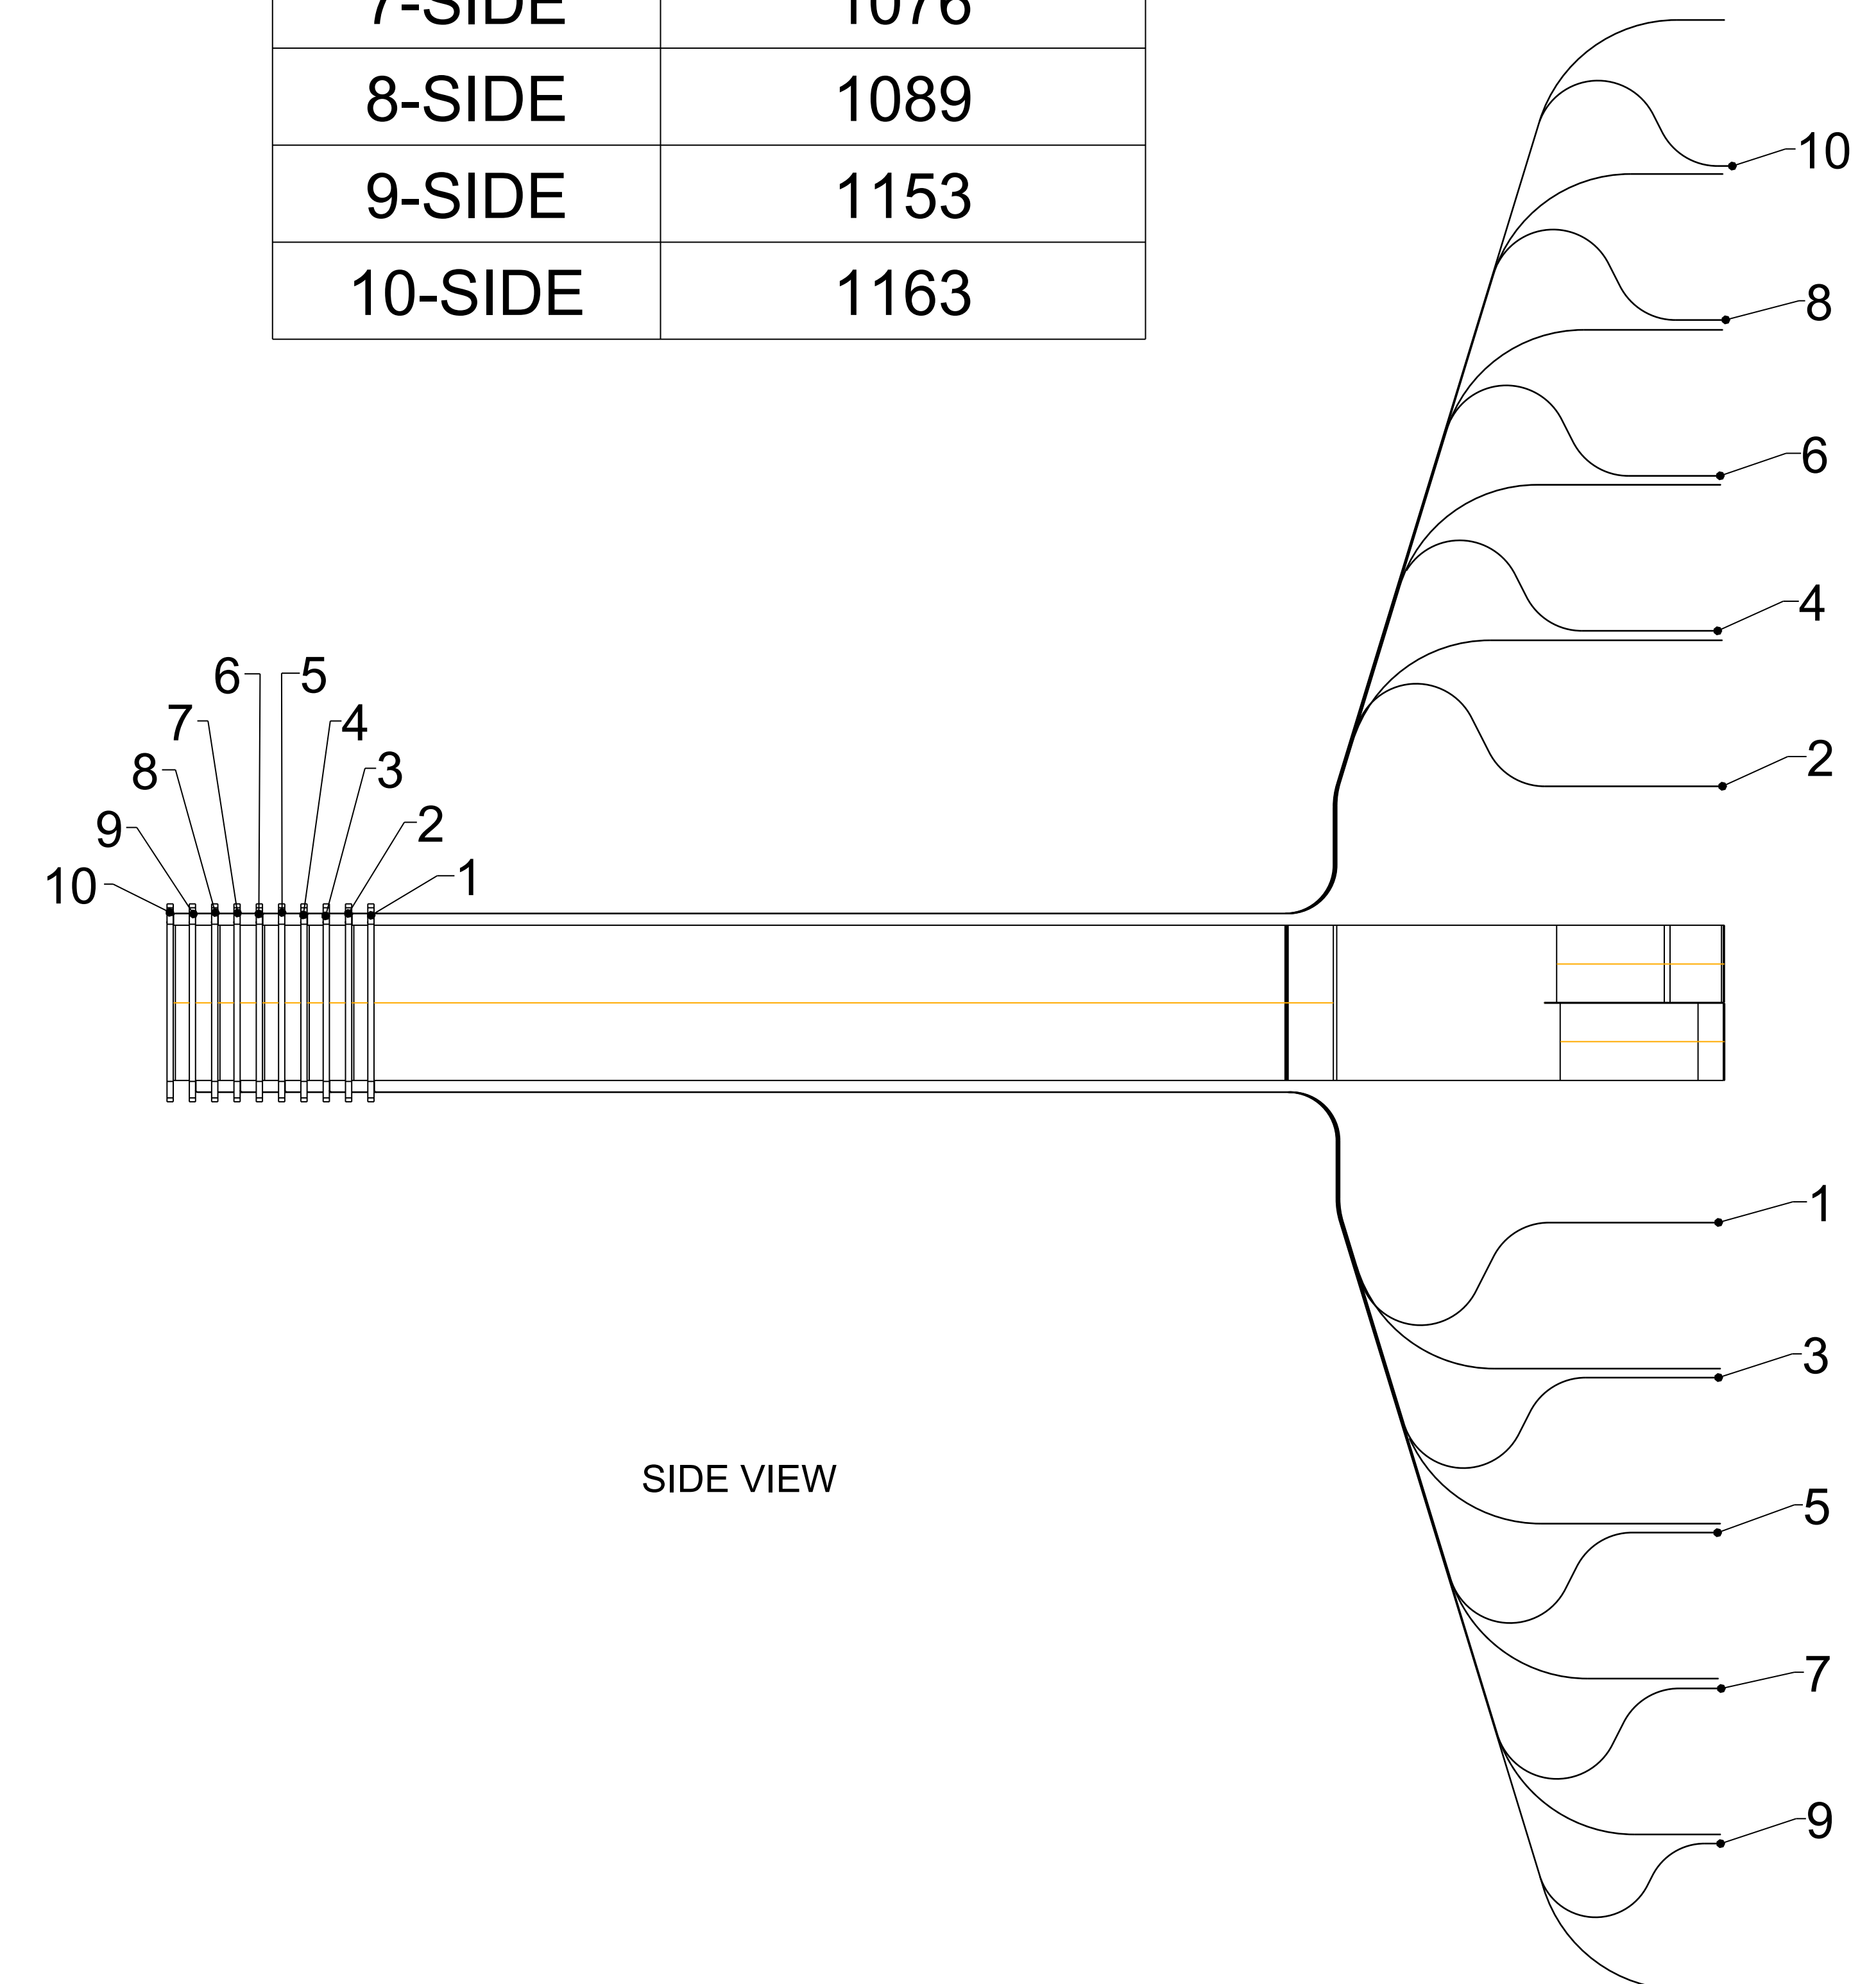

PLAN VIEW (FROM ABOVE)

24 X 8 cm CONFIGURATION

CABLE NUMBER	LENGTH
1	813
2	825
3	886
4	896
5	968
6	979
7	1052
8	1064
9	1131
10	1146
1-SIDE	829
2-SIDE	840
3-SIDE	913
4-SIDE	925
5-SIDE	996
6-SIDE	1006
7-SIDE	1076
8-SIDE	1089
9-SIDE	1153
10-SIDE	1163

SIDE VIEW