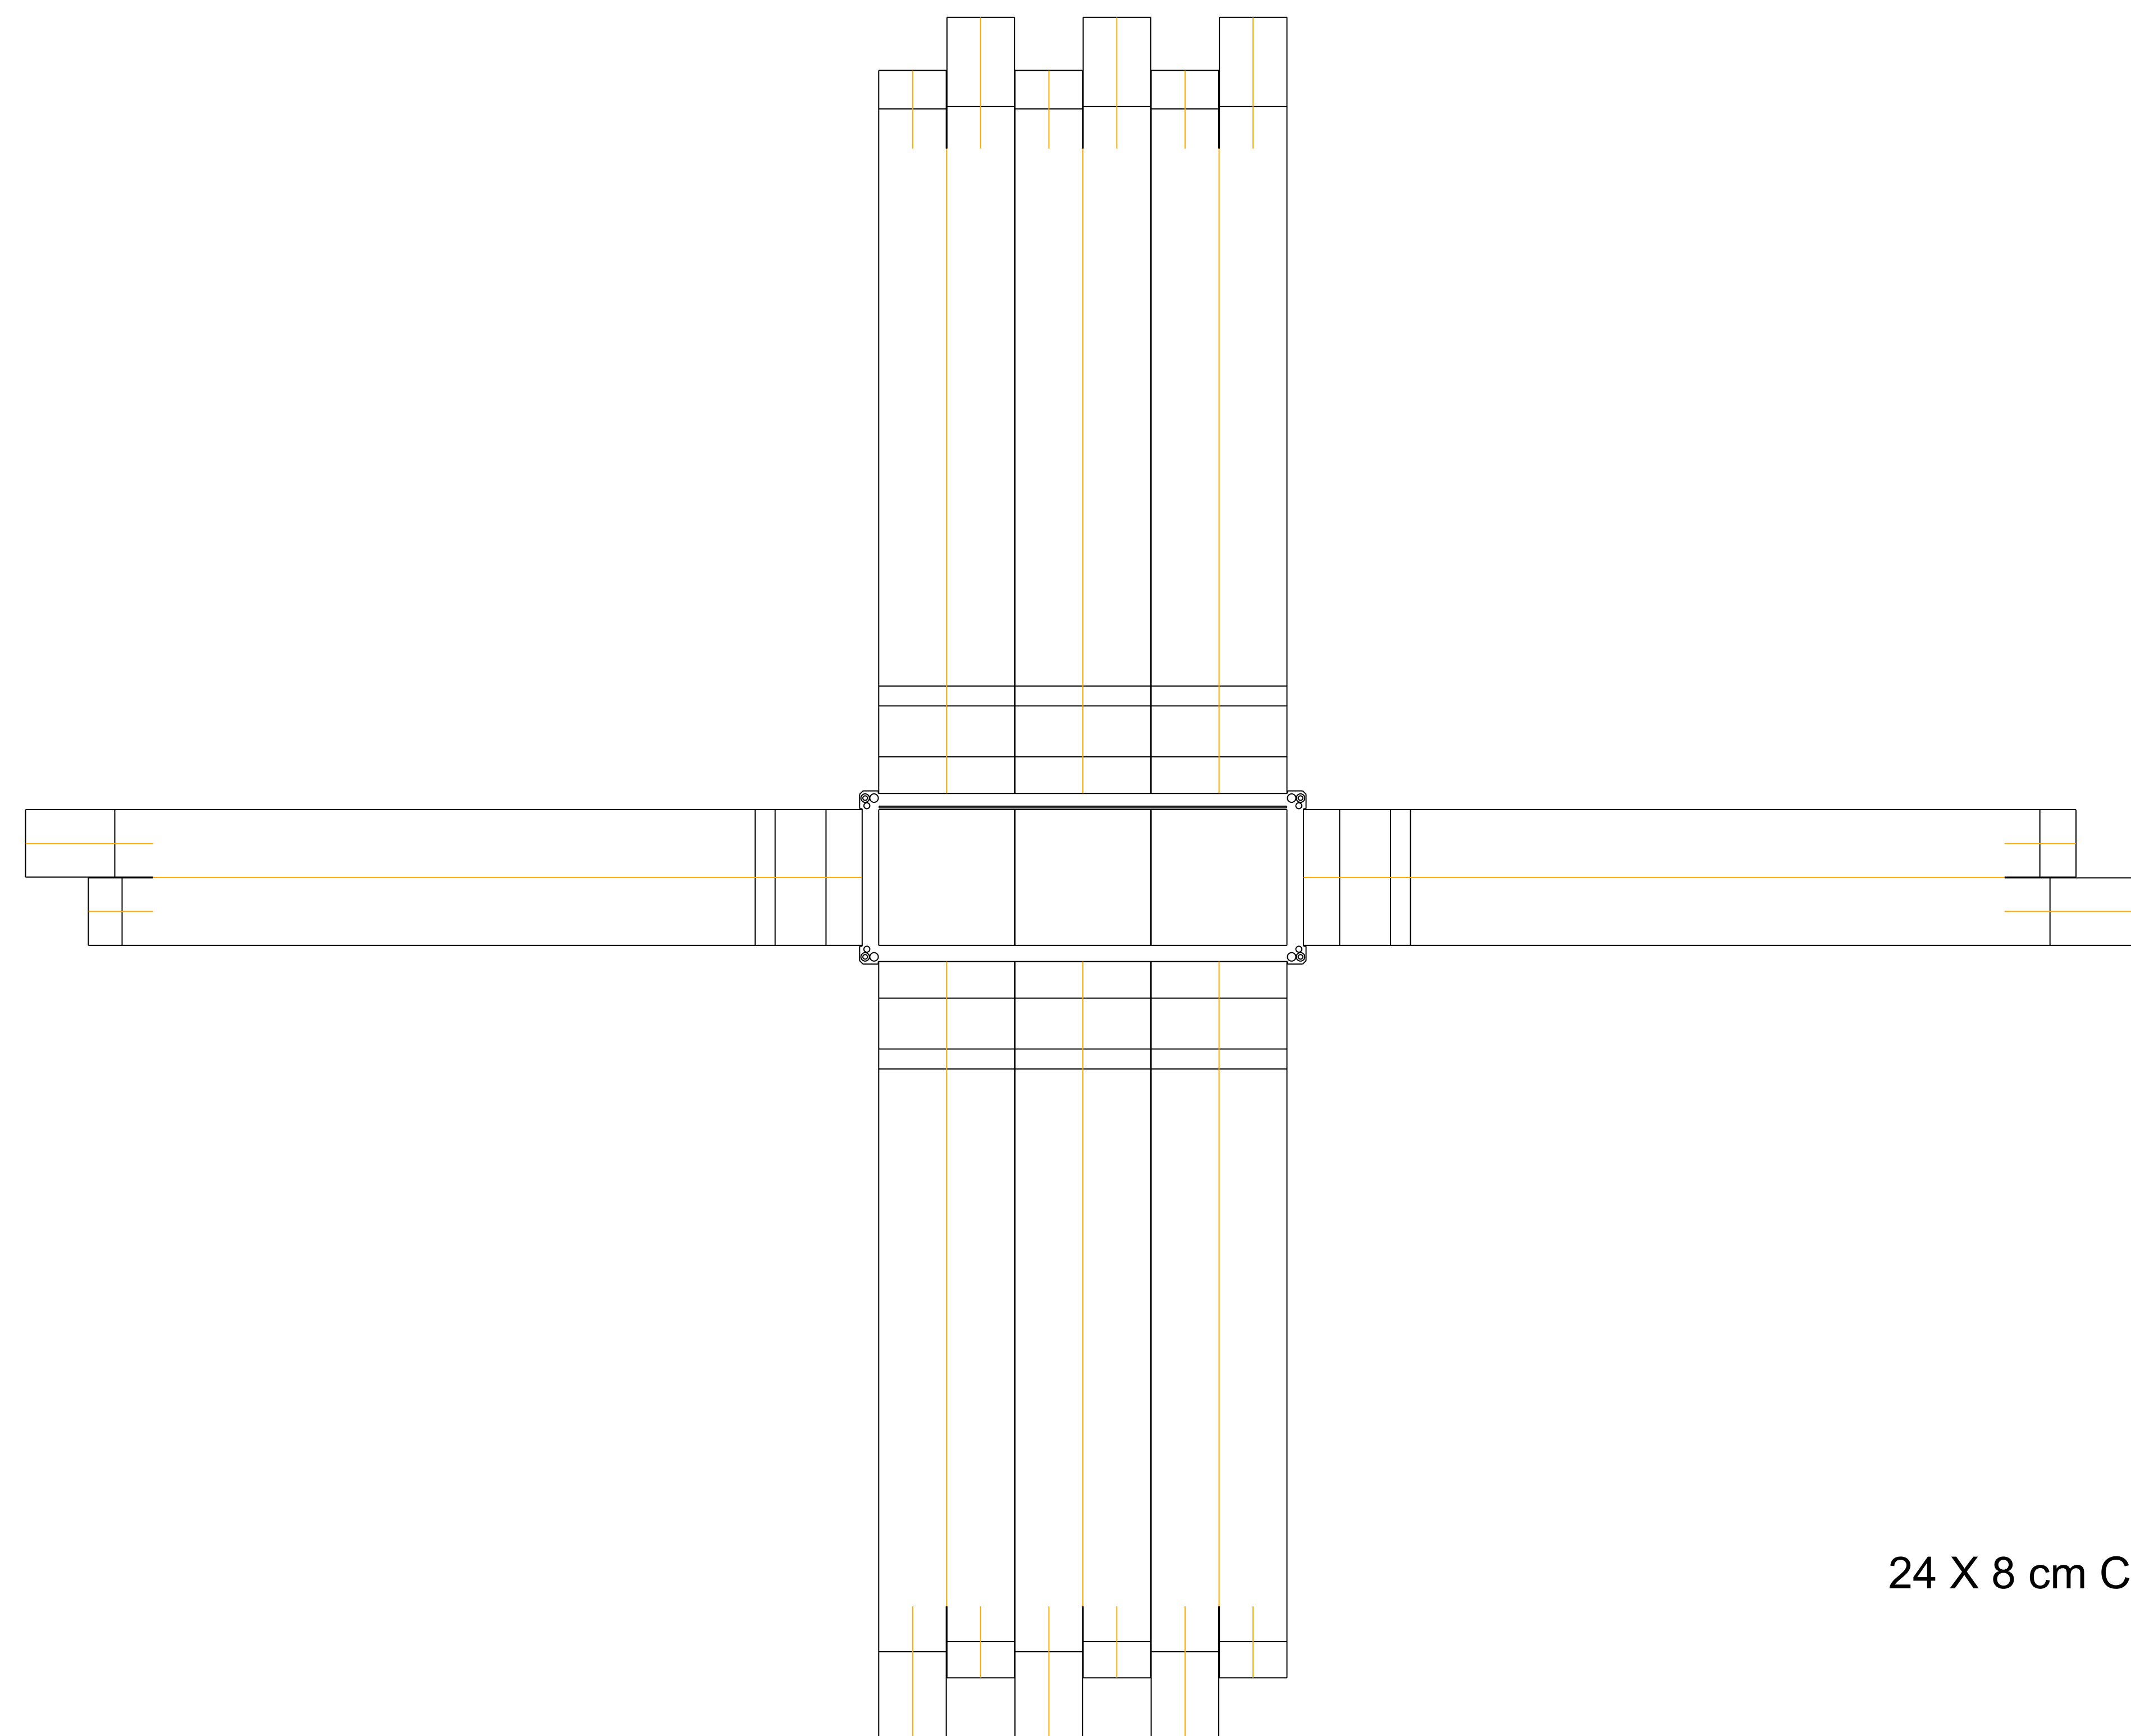

PLAN VIEW (FROM ABOVE)

24 X 8 cm CONFIGURATION

CABLE NUMBER	LENGTH
1	813
2	825
3	886
4	896
5	968
6	979
7	1052
8	1064
9	1131
10	1146
1-SIDE	829
2-SIDE	840
3-SIDE	913
4-SIDE	925
5-SIDE	996
6-SIDE	1006
7-SIDE	1076
8-SIDE	1089
9-SIDE	1153
10-SIDE	1163

SIDE VIEW