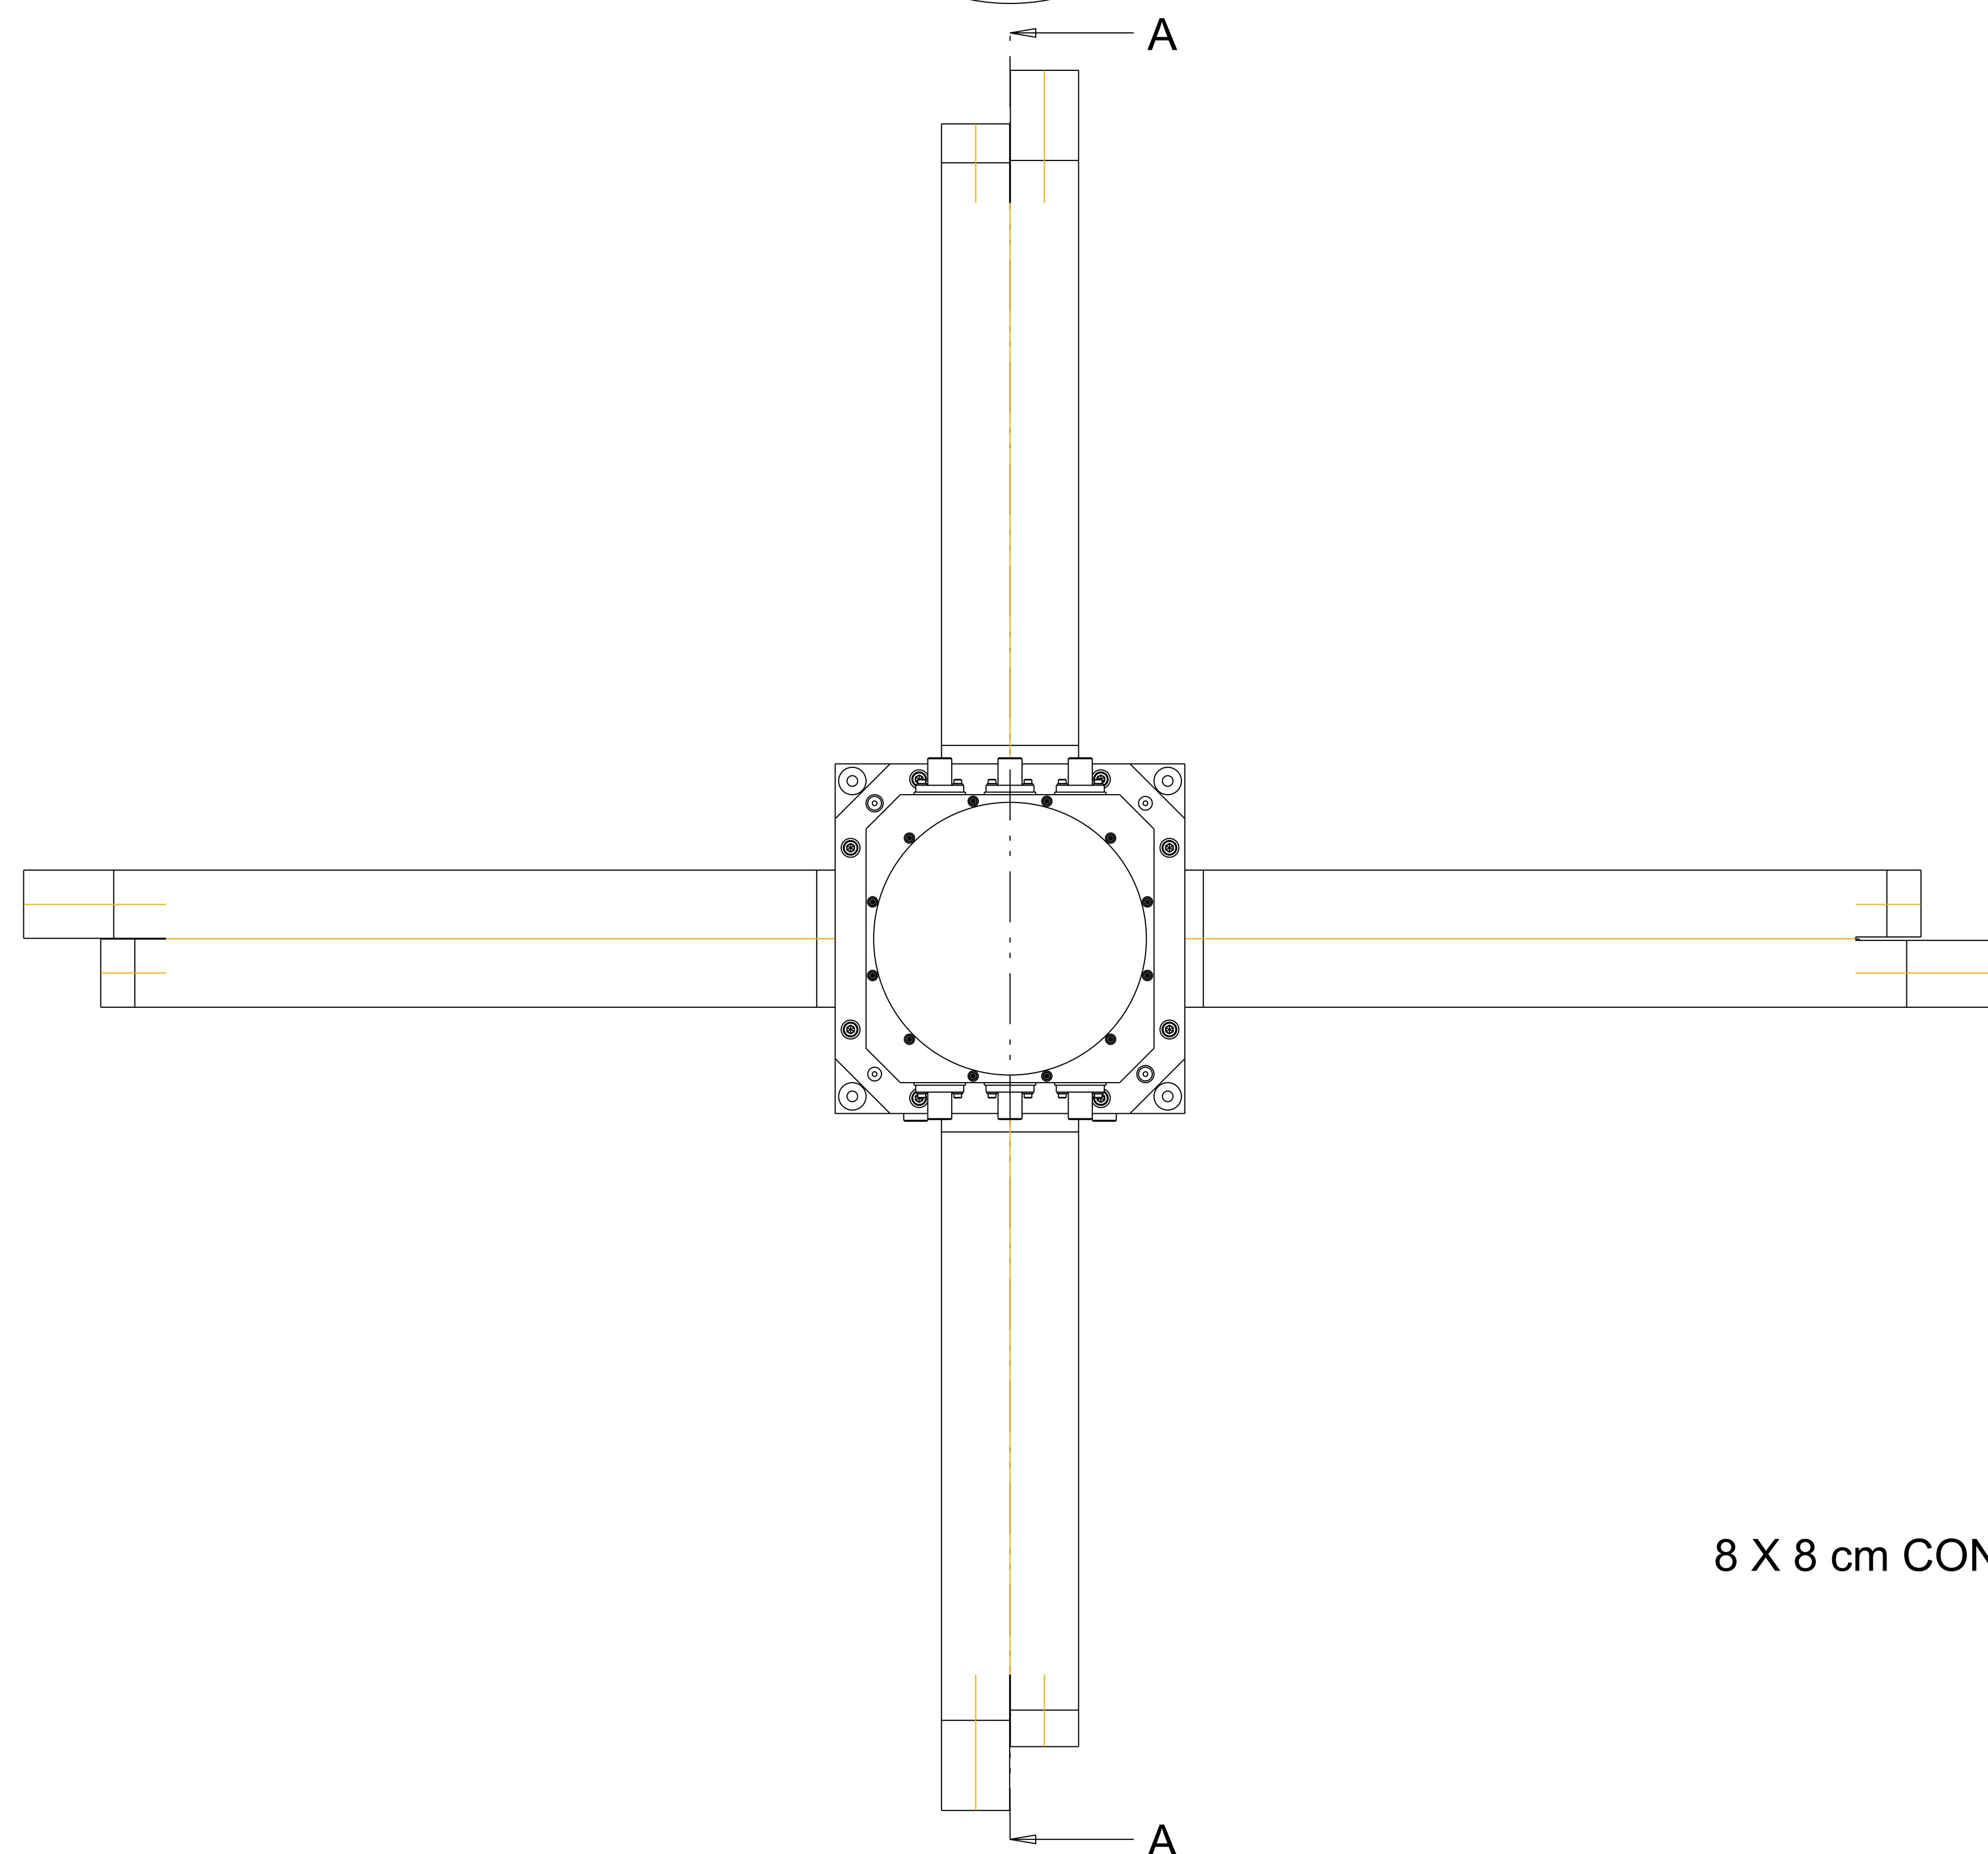

PLAN VIEW (FROM ABOVE)

8 X 8 cm CONFIGURATION

CABLE NUMBER	LENGTH
1	813
2	825
3	886
4	896
5	968
6	979
7	1052
8	1064
9	1131
10	1146
1-SIDE	856
2-SIDE	867
3-SIDE	940
4-SIDE	949
5-SIDE	1021
6-SIDE	1032
7-SIDE	1103
8-SIDE	1113
9-SIDE	1177
10-SIDE	1189

SIDE VIEW

SECTION A-A