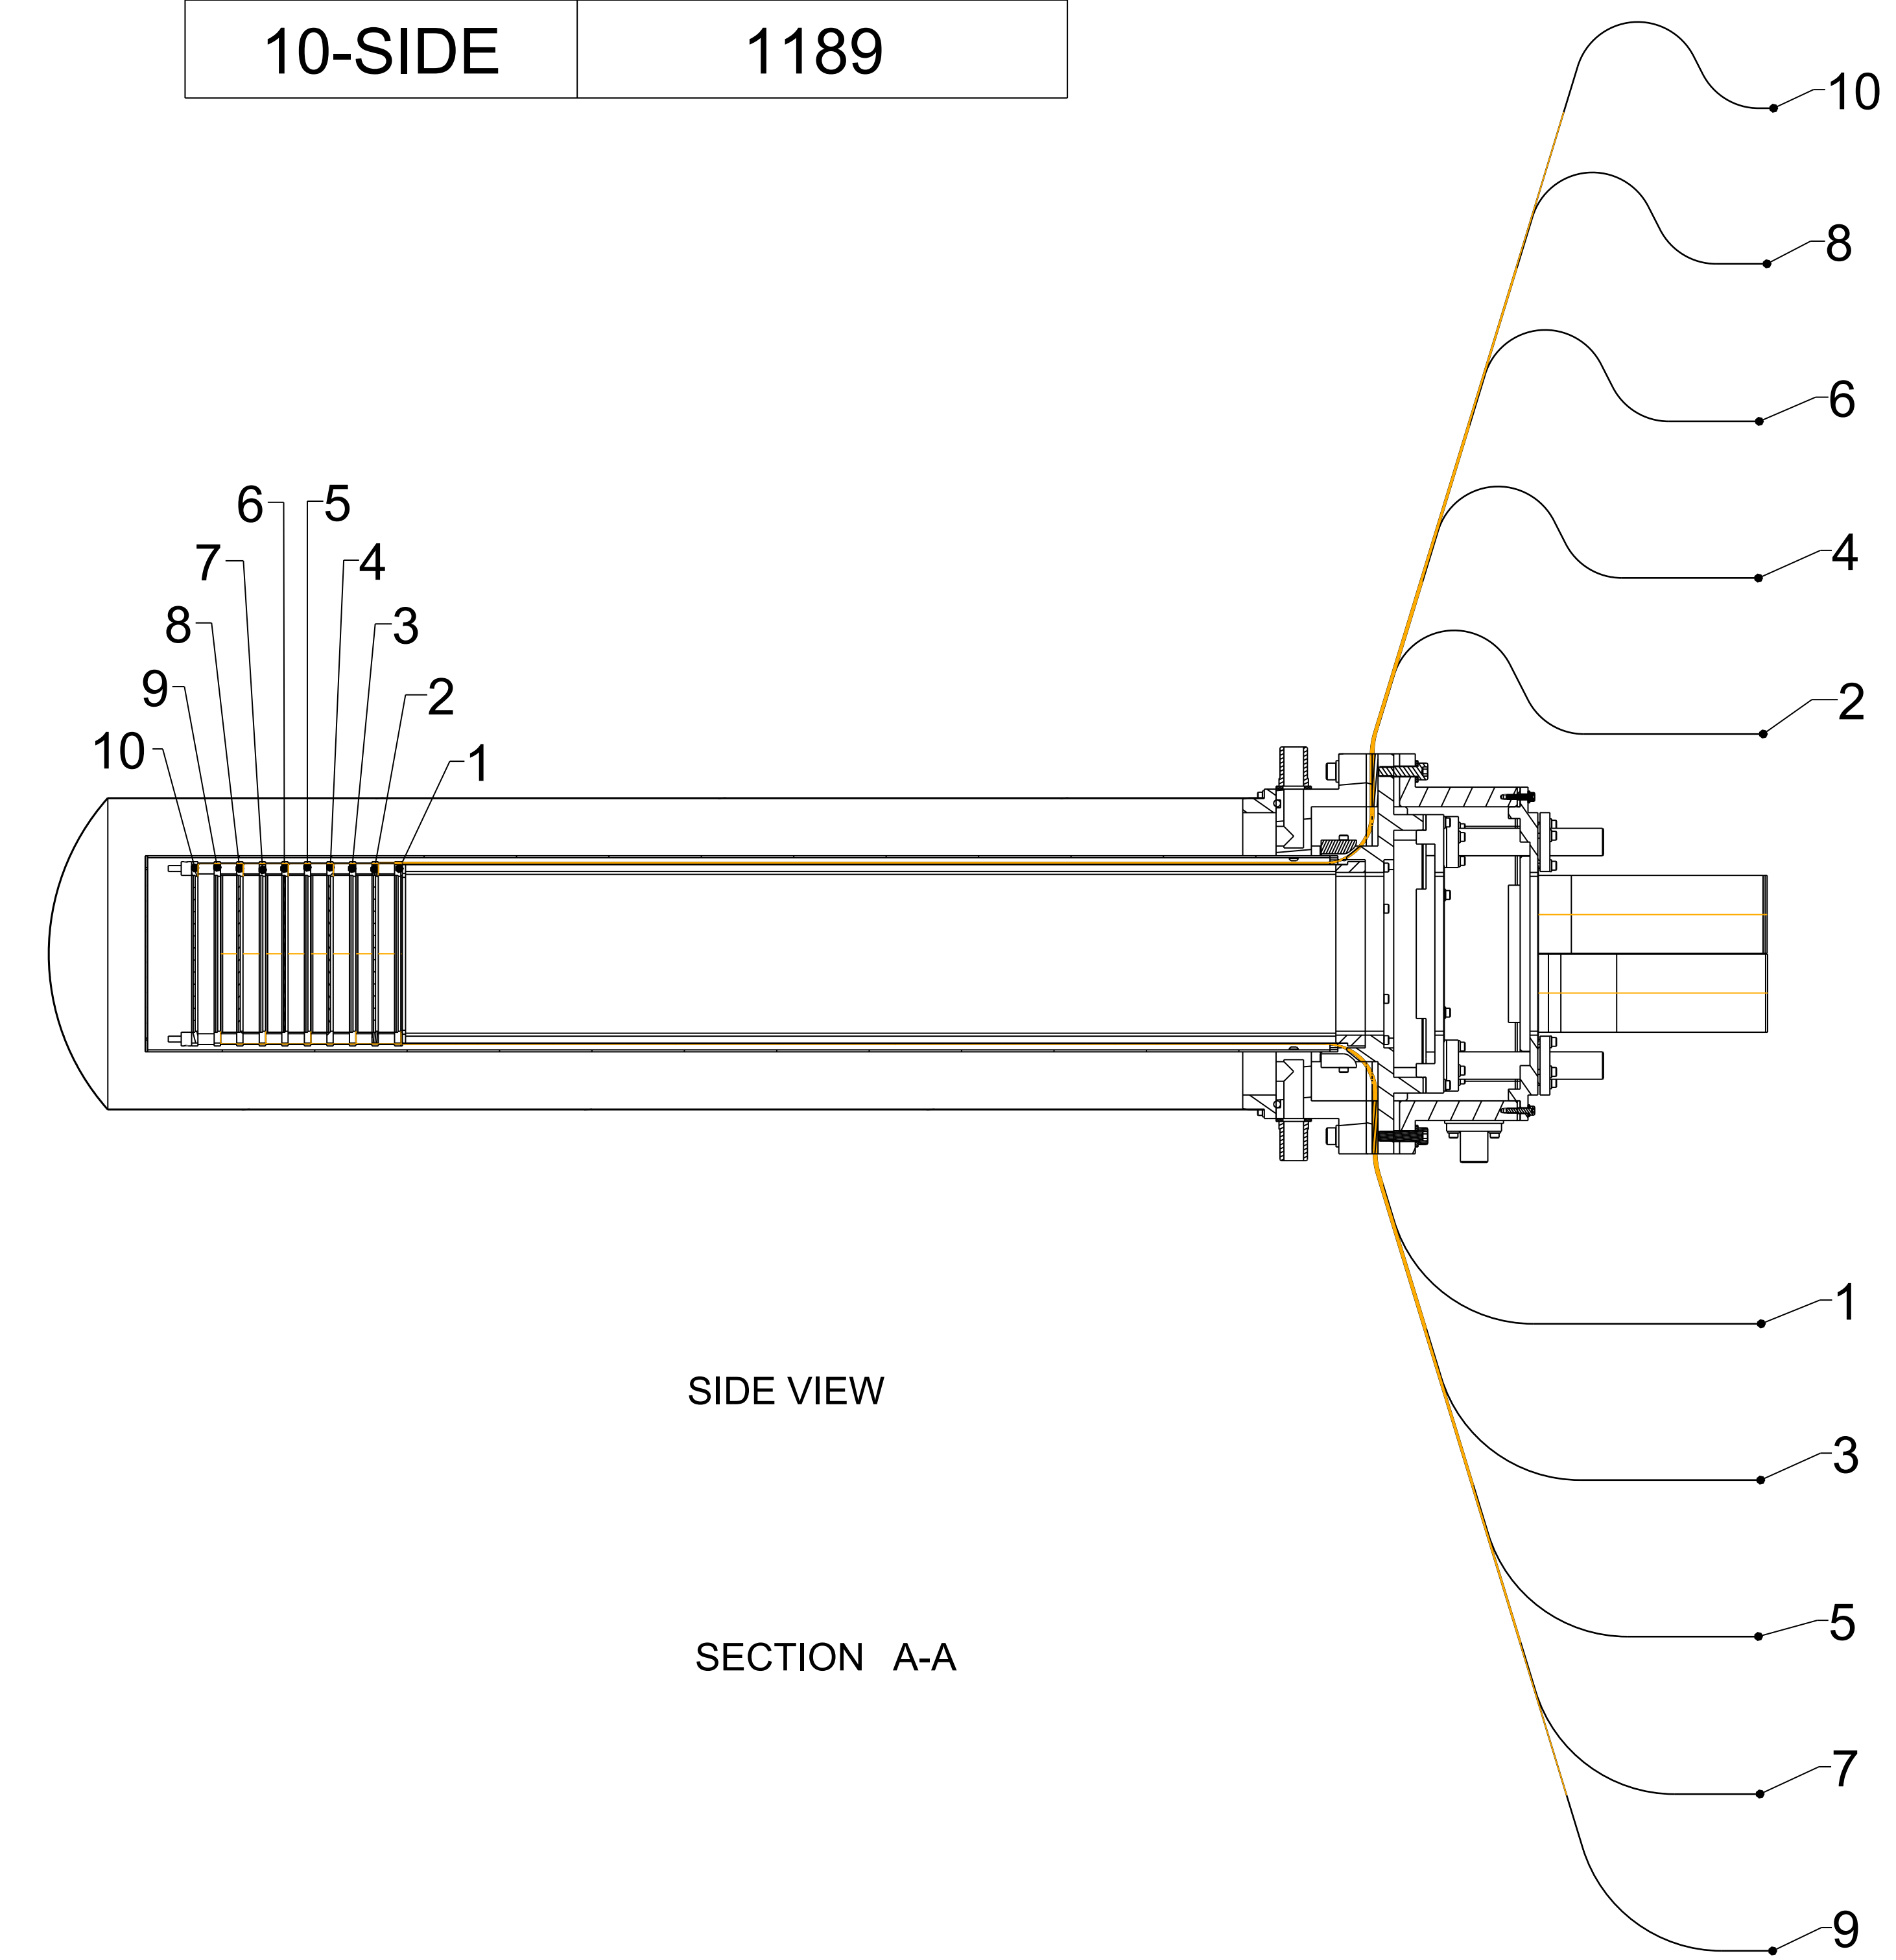

PLAN VIEW (FROM ABOVE)

8 X 8 cm CONFIGURATION

CABLE NUMBER	LENGTH
1	813
2	825
3	886
4	896
5	968
6	979
7	1052
8	1064
9	1131
10	1146
1-SIDE	856
2-SIDE	867
3-SIDE	940
4-SIDE	949
5-SIDE	1021
6-SIDE	1032
7-SIDE	1103
8-SIDE	1113
9-SIDE	1177
10-SIDE	1189

SIDE VIEW

SECTION A-A